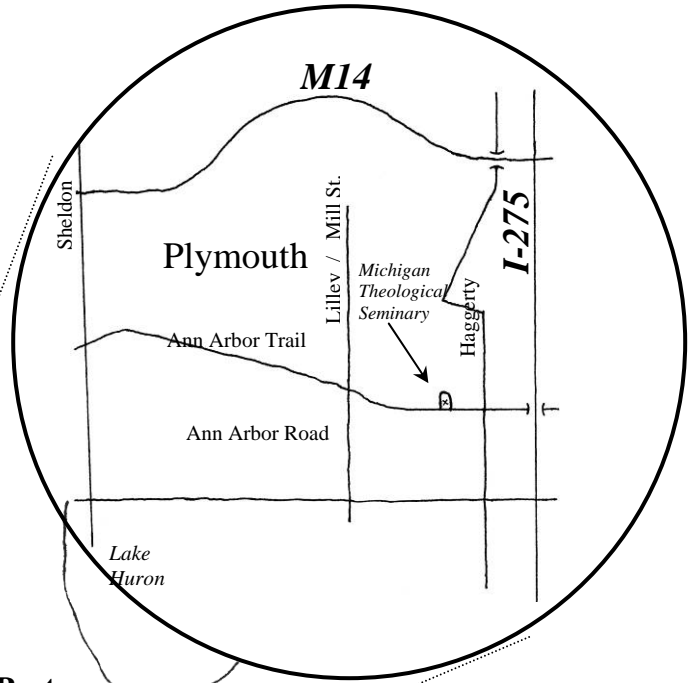

Map to the Campus

Michigan Theological Seminary
41550 E. Ann Arbor Trail
Plymouth, MI

(734) 207-9581
(888) MTS-2737

→ - Detroit Metropolitan Airport: east of 275,
south side of 94