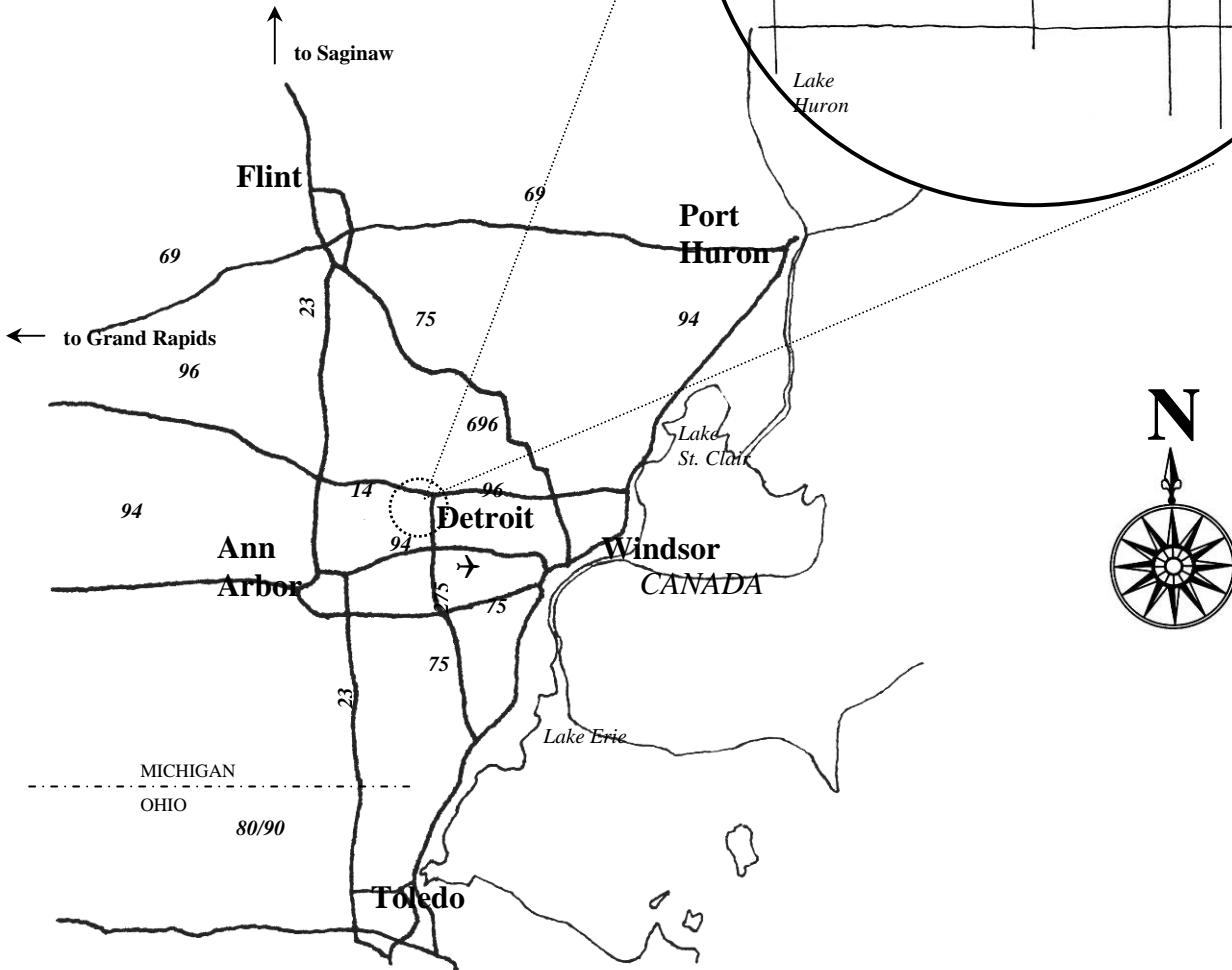

Map to the Campus

Michigan Theological Seminary
41550 E. Ann Arbor Trail
Plymouth, MI

(734) 207-9581
(888) MTS-2737

→ - Detroit Metropolitan Airport: east of 275,
south side of 94